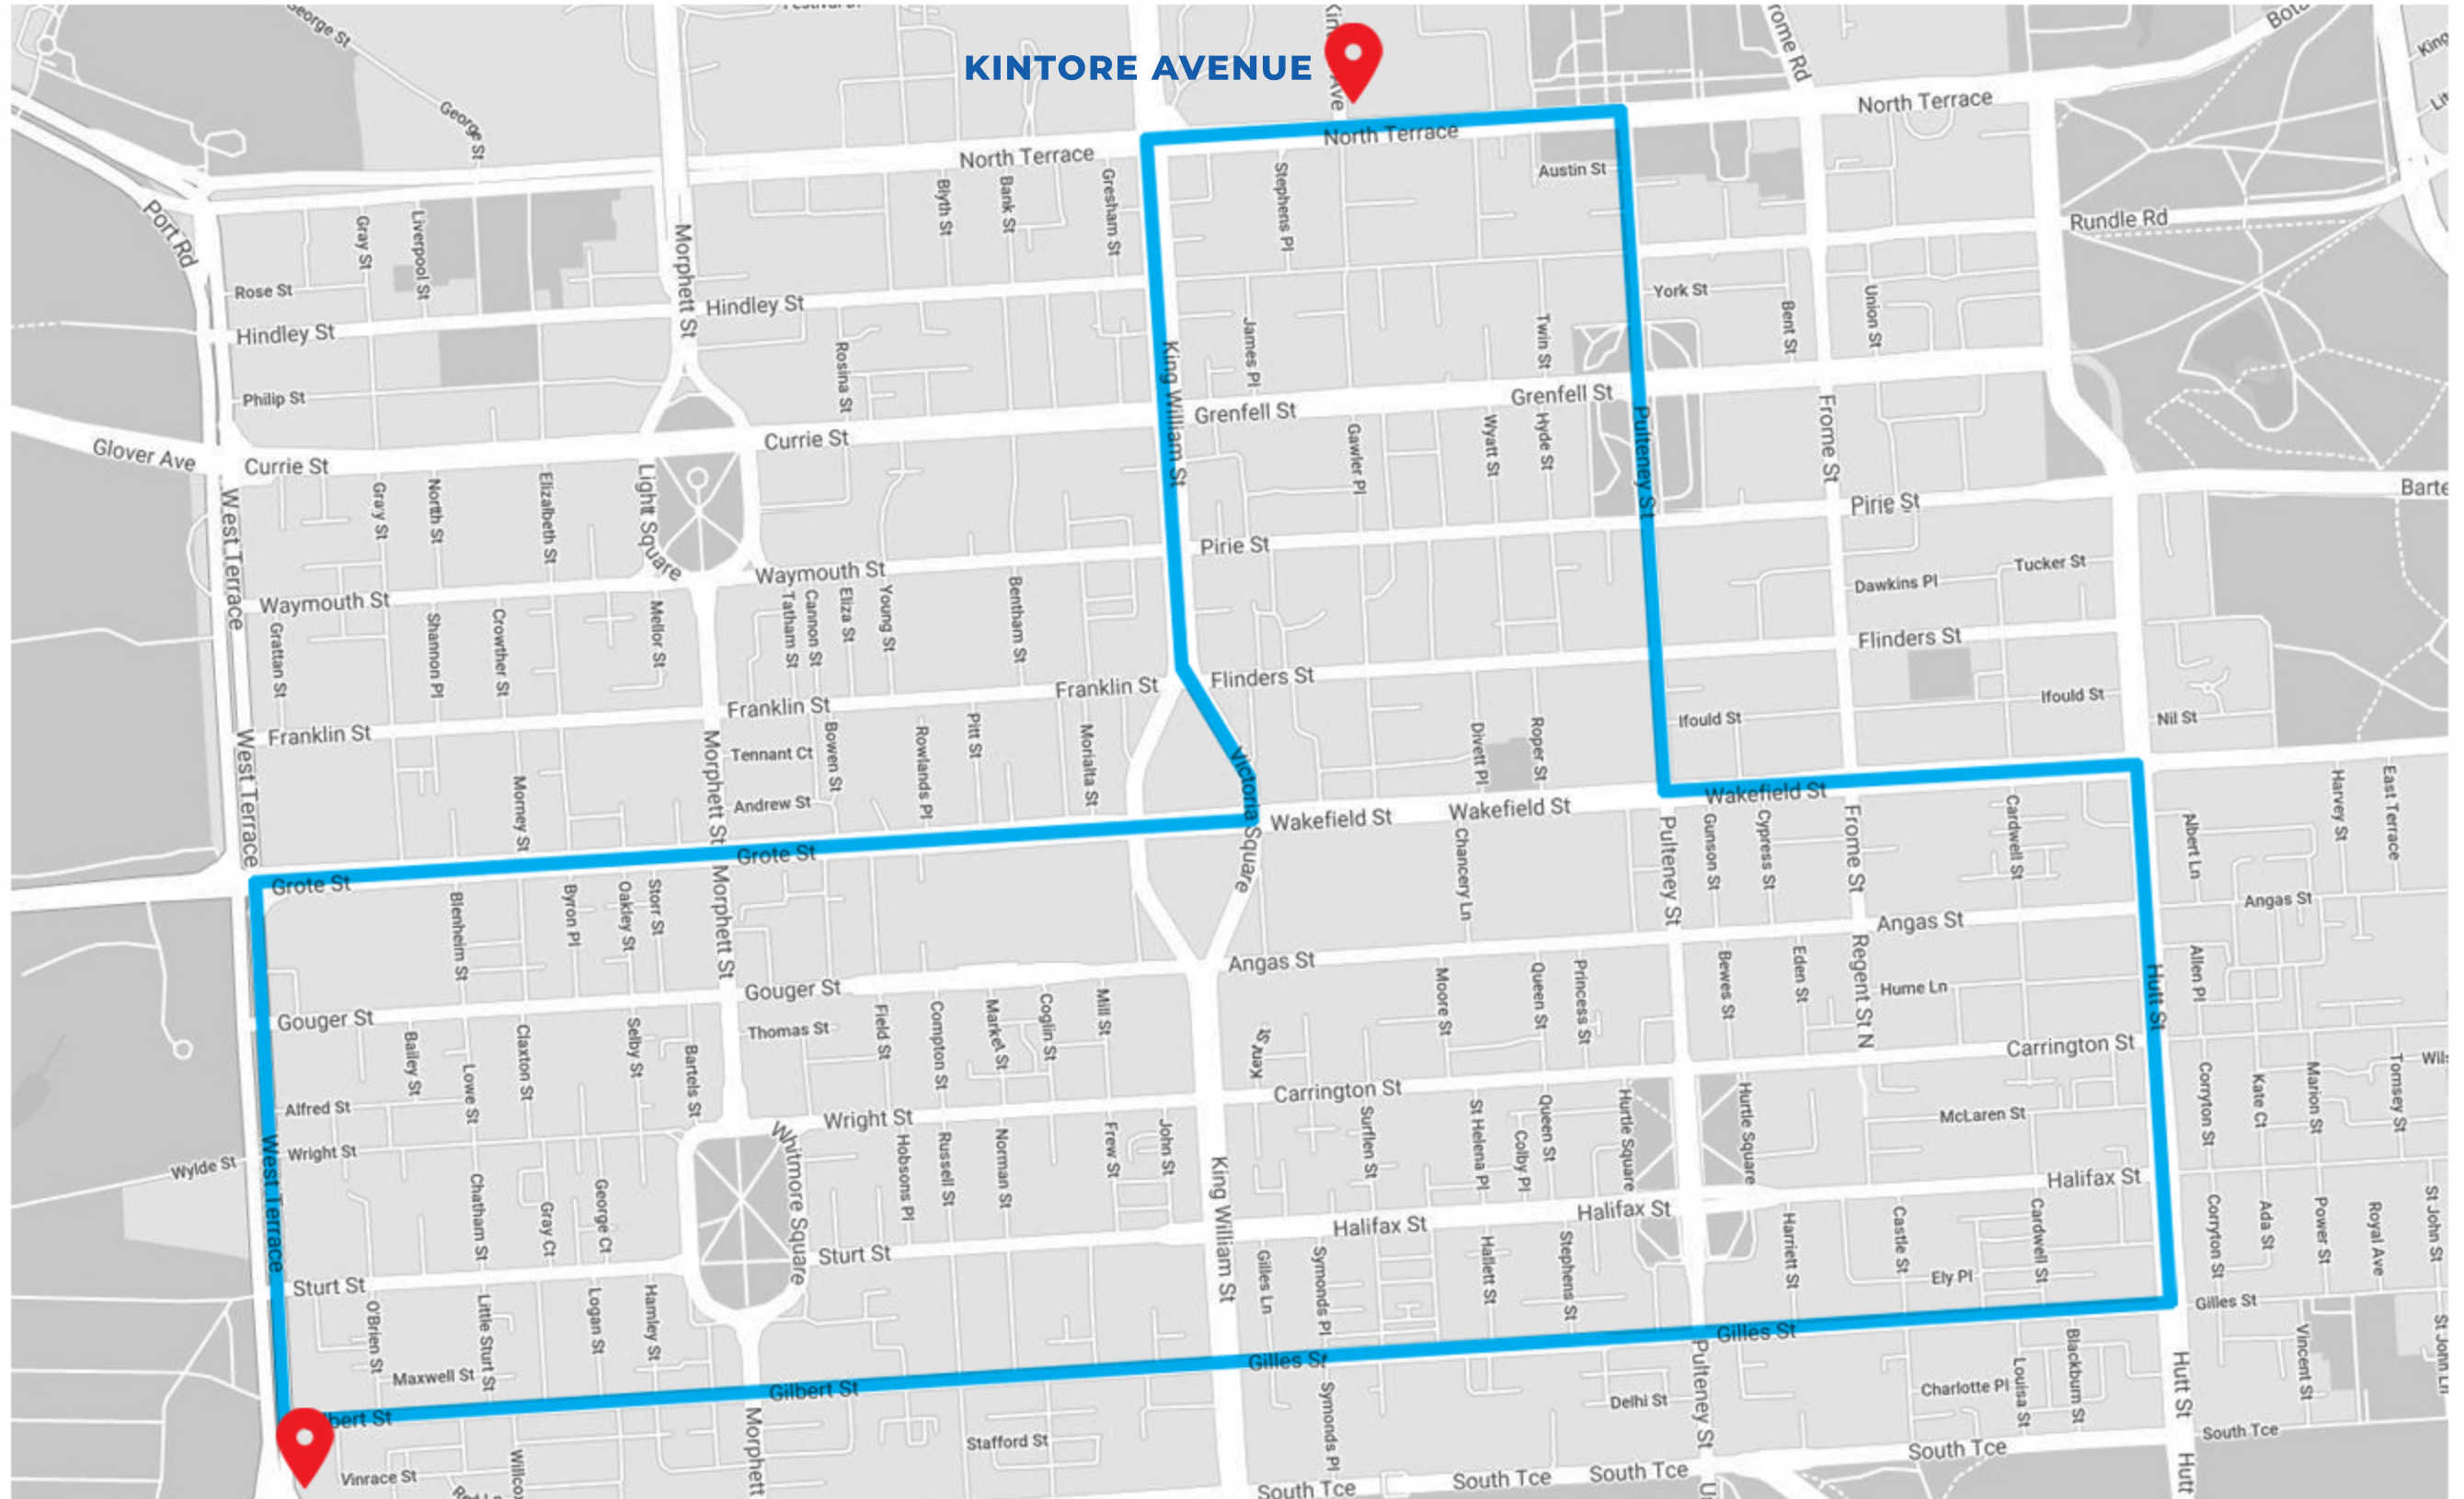

JARVIS SUBARU ADELAIDE COURTESY SHUTTLE

DEPARTURE TIMES: JARVIS SUBARU - 190 WEST TERRACE 7:45am, 8:30am, 9:15am, 10:00am, 11:00am

PICK UP TIMES: KINTORE AVENUE (ADJACENT WAR MEMORIAL) 1pm and 2pm

Jarvis
Subaru

JARVIS SUBARU ADELAIDE